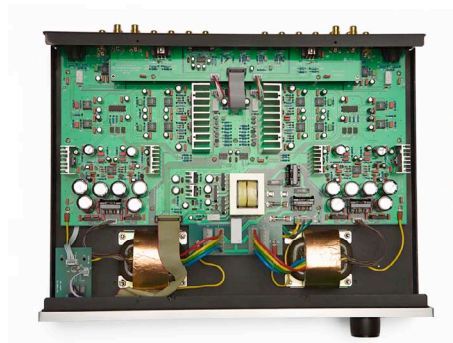

## **PH 302 MKII**

*(preamplificatore Phono a Valvole)*

Moving coil and moving magnet phono preamplifier with 5AR4 vacuum tube voltage regulation. Shielded R-Core power transformer, separate step up transformers for MC cartridges, separate inputs for MC or MM cartridges, MM optimized for 47 k ohm load, MC externally adjustable from 10Ω to 47kΩ loads. Fully regulated power supply section, dual triode vacuum tube buffer and gain stages. High gain design with 54 dB overall gain in the MC section. Black or silver anodized aluminum faceplate, black aluminum chassis standard. ZERO feedback design.

## **CPA1**

*(preamplificatore a Stato Solido)*

The CPA 1 preamplifier has an XLR balanced input and multiple RCA single-ended inputs making it a flexible design. The adjustable brightness front panel display shows current settings and volume levels during use.

## **SLP 03**

*(preamplificatore a Valvole)*

A balanced vacuum tube preamplifier with dual 12AU7 vacuum tubes. It features full remote control for input switching and volume control. The front panel has a readout display for selected functions and current settings. The SLP 03 has 4 RCA stereo input pairs, one XLR input pair, a tape monitor loop and mute switching. Black or silver anodized aluminum